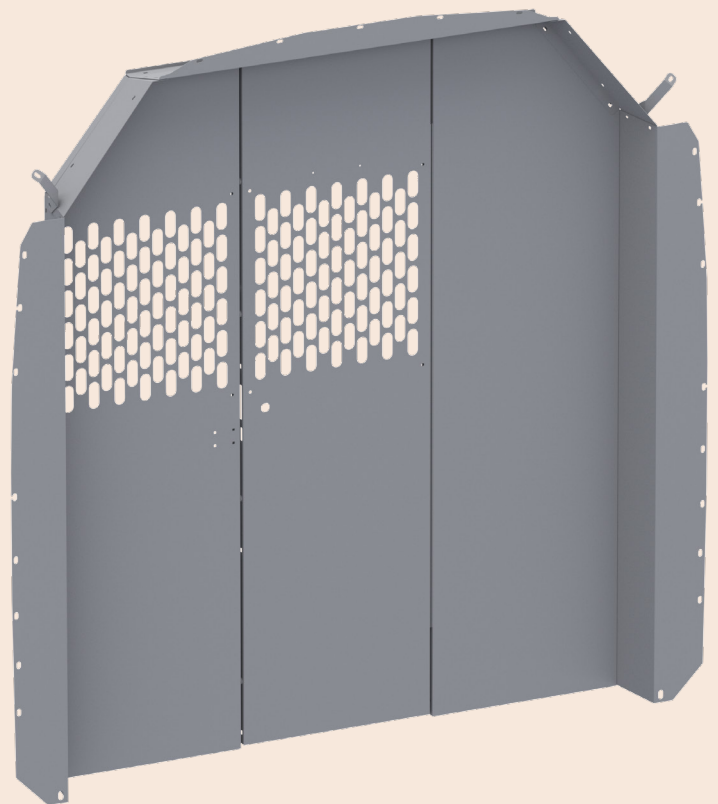

This Is Highly Personal

Your van should fit the way you work like a glove. That's why Holman gives you so many options and accessories. Maximize your productivity by building your van, your way.

SAFETY & SECURITY

From security products—like window screens and locking door partitions—to sanitation stations, PPE storage, and road safety equipment, we have all you need to stay safe on the road.

Partition