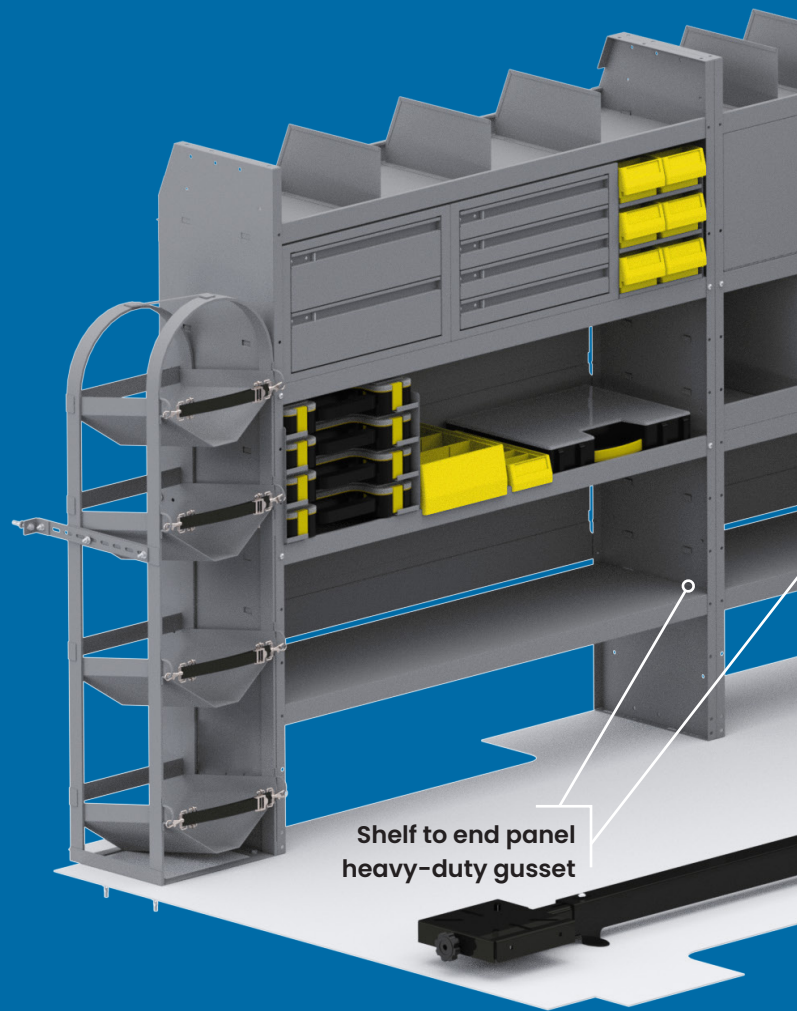

Build Some Shelf Respect

Flat-Out Awesome

Our folding shelves fold flatter than the competition's to maximize van interior space. Perfect for parcel delivery applications, they're lightweight and easy to install, and each shelf is rated to 150 lbs. Made out of aluminum, with uprights of powder-coat finished steel for extra rigidity.

SCAN to see our folding shelves

Holman commercial van interiors give you the ultimate in durability and functionality.

Choose from an extensive range of shelving to build the work vehicle of your dreams, one that works as hard as you do. Our shelving will handle anything you can throw at it, giving you the confidence to take on any job, with added features like 16-gauge panels, heavy-duty shelf lips, and more.

ELECTRICAL CONTRACTOR

With plastic bins, drawer units, and organizer inserts, there is plenty of space for organizing small parts, switches, and connectors. Larger storage areas keep your equipment and tools secure and out of sight.