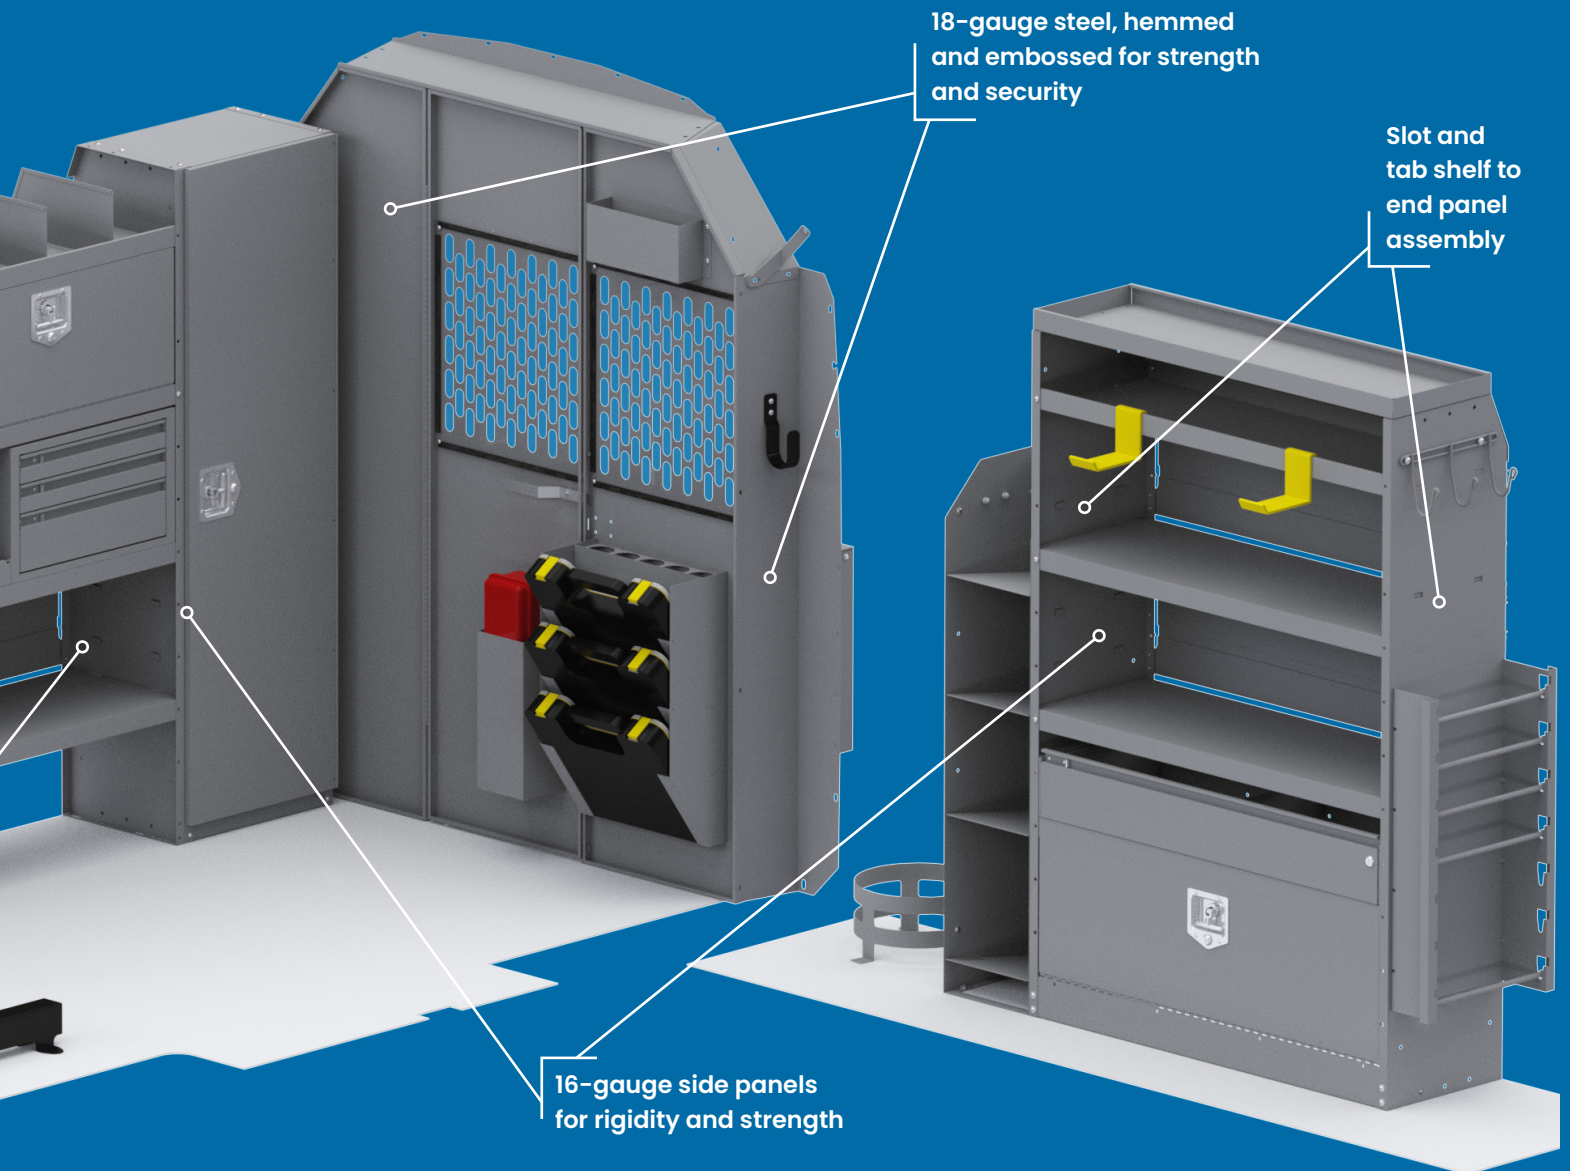

Build Some Shelf Respect

Flat-Out Awesome

Our folding shelves fold flatter than the competition's to maximize van interior space. Perfect for parcel delivery applications, they're lightweight and easy to install, and each shelf is rated to 150 lbs. Made out of aluminum, with uprights of powder-coat finished steel for extra rigidity.

SCAN to see our folding shelves

Holman commercial van interiors give you the ultimate in durability and functionality.

Choose from an extensive range of shelving to build the work vehicle of your dreams, one that works as hard as you do. Our shelving will handle anything you can throw at it, giving you the confidence to take on any job, with added features like 16-gauge panels, heavy-duty shelf lips, and more.

ELECTRICAL CONTRACTOR

With plastic bins, drawer units, and organizer inserts, there is plenty of space for organizing small parts, switches, and connectors. Larger storage areas keep your equipment and tools secure and out of sight.