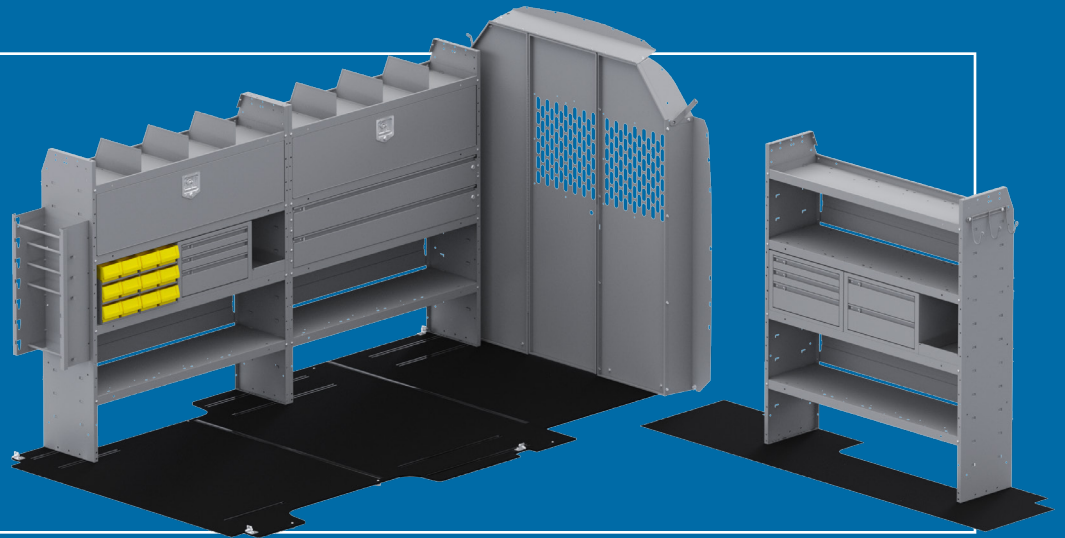

Build Some Shelf Respect

Flat-Out Awesome

Our folding shelves fold flatter than the competition's to maximize van interior space. Perfect for parcel delivery applications, they're lightweight and easy to install, and each shelf is rated to 150 lbs. Made out of aluminum, with uprights of powder-coat finished steel for extra rigidity.

SCAN to see our folding shelves

Holman commercial van interiors give you the ultimate in durability and functionality.

Choose from an extensive range of shelving to build the work vehicle of your dreams, one that works as hard as you do. Our shelving will handle anything you can throw at it, giving you the confidence to take on any job, with added features like 16-gauge panels, heavy-duty shelf lips, and more.

SCAN to choose your van package
Holman.com/equipment • (833) 465-6266

TRADE PACKAGES

HVAC

Accessories like refrigerant tank holders, perforated partitions, and many other features make an ideal choice for HVAC and plumbing technicians.

ELECTRICAL CONTRACTOR

With plastic bins, drawer units, and organizer inserts, there is plenty of space for organizing small parts, switches, and connectors. Larger storage areas keep your equipment and tools secure and out of sight.