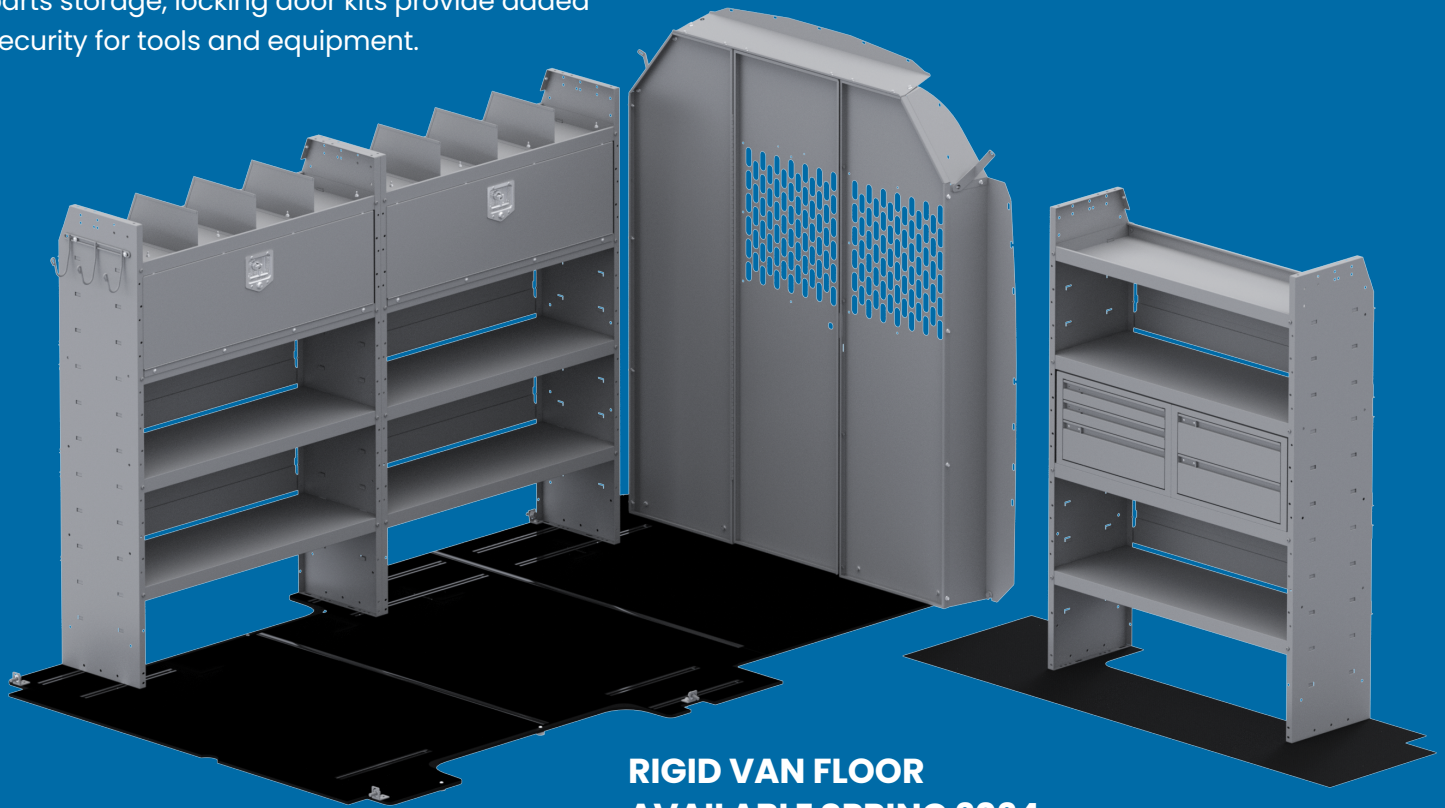

Packaged to Perfection

Discover customized packages designed for your trade. We provide solutions to optimize your productivity, maximize your efficiency, and propel your business towards success.

GENERAL SERVICE

Well-equipped with open shelf space and small parts storage, locking door kits provide added security for tools and equipment.

RIGID VAN FLOOR
AVAILABLE SPRING 2024

(floor not included in packages)

SCAN to choose your van package
Holman.com/equipment • (833) 465-6266

TRADE PACKAGES