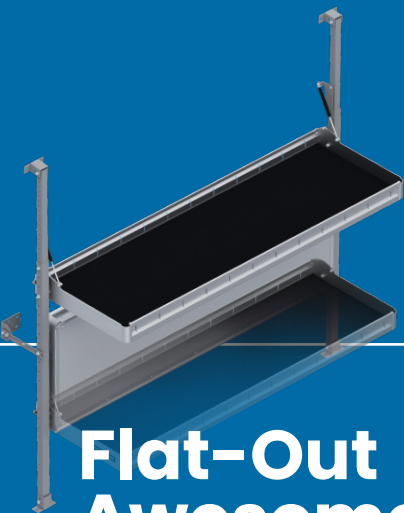

Build Some Shelf Respect

Flat-Out Awesome

Our folding shelves fold flatter than the competition's to maximize van interior space. Perfect for parcel delivery applications, they're lightweight and easy to install, and each shelf is rated to 150 lbs. Made out of aluminum, with uprights of powder-coat finished steel for extra rigidity.

SCAN to see our folding shelves

Holman commercial van interiors give you the ultimate in durability and functionality.

Choose from an extensive range of shelving to build the work vehicle of your dreams, one that works as hard as you do. Our shelving will handle anything you can throw at it, giving you the confidence to take on any job, with added features like 16-gauge panels, heavy-duty shelf lips, and more.