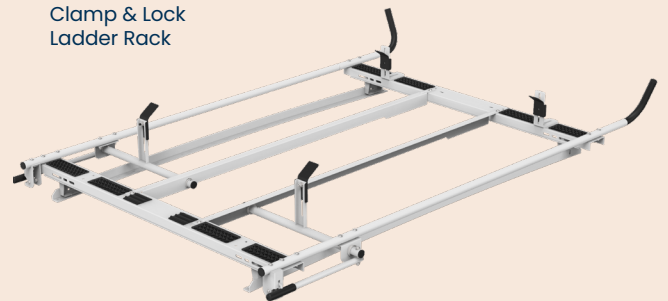

Clamp & Lock Ladder Rack

SCAN to find your perfect van rack
Holman.com/equipment • (833) 465-6266