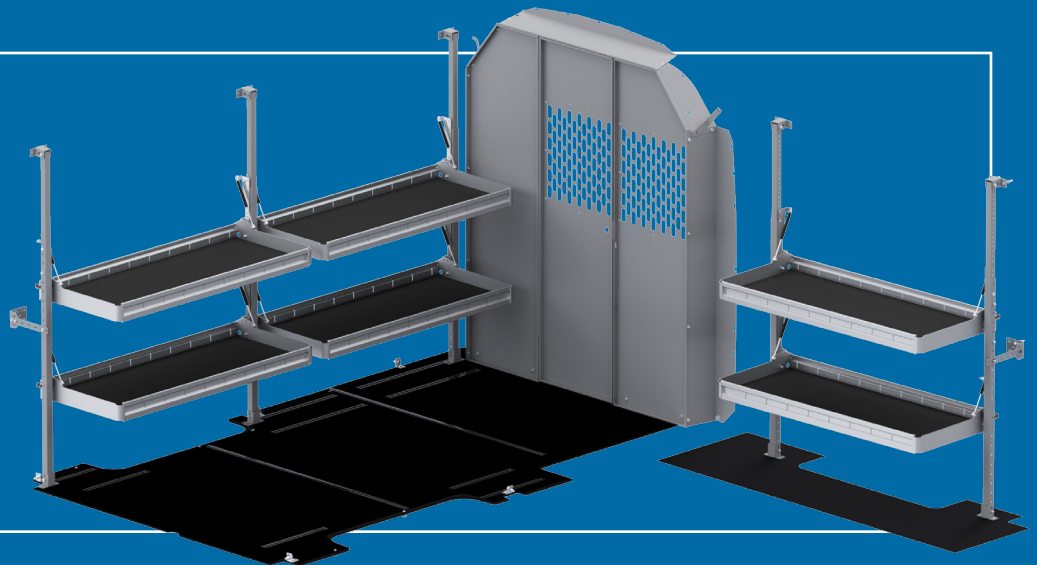

PARCEL

Folding shelves maximize van interior space - lightweight and easy to install. Each shelf is rated to 150 lbs.