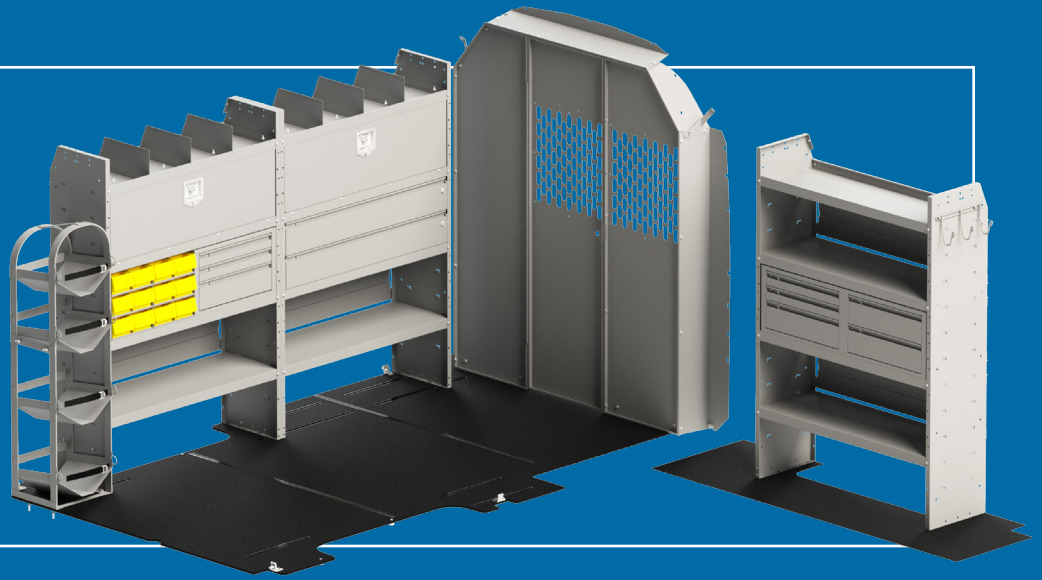

Build Some Shelf Respect

Flat-Out Awesome

Our folding shelves fold flatter than the competition's to maximize van interior space. Perfect for parcel delivery applications, they're lightweight and easy to install, and each shelf is rated to 150 lbs. Made out of aluminum, with uprights of powder-coat finished steel for extra rigidity.

SCAN to see our folding shelves

Holman commercial van interiors give you the ultimate in durability and functionality.

Choose from an extensive range of shelving to build the work vehicle of your dreams, one that works as hard as you do. Our shelving will handle anything you can throw at it, giving you the confidence to take on any job, with added features like 16-gauge panels, heavy-duty shelf lips, and more.

GENERAL SERVICE

Well-equipped with open shelf space and small parts storage, locking door kits provide added security for tools and equipment.

RIGID VAN FLOOR
AVAILABLE SPRING 2024

(floor not included in packages)

ELECTRICAL CONTRACTOR

With plastic bins, drawer units, and organizer inserts, there is plenty of space for organizing small parts, switches, and connectors. Larger storage areas keep your equipment and tools secure and out of sight.