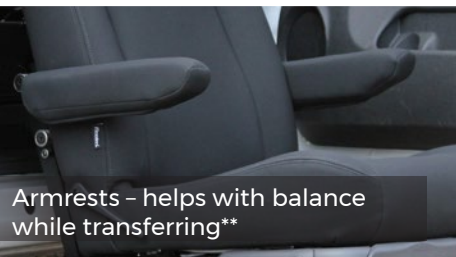

Strain-free transfers of children with special needs

Child seat latch kit**

Armrests - helps with balance while transferring**