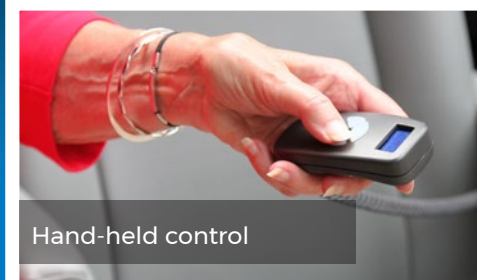

Control with smart phone

SIMPLE, SAFE, RELIABLE MAINTAIN YOUR LIFESTYLE WITHOUT WORRY OR STRAIN

Enjoy every journey without the fear of a fall or injury. The BraunAbility® Turny® Evo rotating seat lift makes getting in and out of tall vehicles easy and safe. This worry-free solution is an ideal alternative for anyone with limited mobility or wheelchair users who are looking for easier transfers in and out of a vehicle.

Turny® Evo Features:

- Fully powered: rotates, extends, moves up/down
- Full recline with levers on both sides of seat
- Power forward/backward
- One-button operation via hand-held control or smart phone app
- Integrated flip-up footrest
- Ultra-quiet operation
- Travel time takes 35-65 seconds depending on seating position and vehicle application
- Original seat is removed and unmodified; easily reinstalled
- Manual backup system for peace of mind
- Eligible for applicable automotive manufacturer rebates
- 3-year limited warranty (3 year parts/1 year labor)
- OEM seat application available on select chassis types – contact your BraunAbility dealer for more information

**FITS OVER
200 VEHICLES!**

Hand-held control