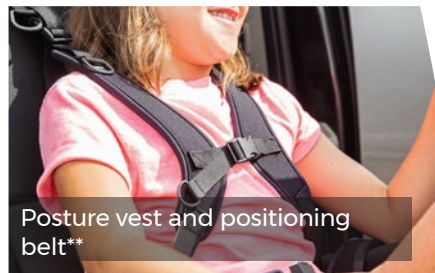

Turny® Evo

The BraunAbility® Turny® Evo - a vehicle seat that swivels and lowers for easy, safe transfers in and out of your vehicle for you or your loved one.

SIMPLE, SAFE, RELIABLE MAINTAIN YOUR LIFESTYLE WITHOUT WORRY OR STRAIN

Enjoy every journey without the fear of a fall or injury. The BraunAbility® Turny® Evo rotating seat lift makes getting in and out of tall vehicles easy and safe. This worry-free solution is an ideal alternative for anyone with limited mobility or wheelchair users who are looking for easier transfers in and out of a vehicle.

SEAT MATERIAL OPTIONS

Standard:
Textured
Faux Leather†
(provides additional grip and stability for those with compromised core strength)

Upgrade:
Smooth Faux
Leather†
(sophisticated look makes transfers easy and effortless; comes standard with adjustable lumbar support)

Strain-free transfers of children with special needs

OEM seat functionality available on select chassis*

Posture vest and positioning belt**

Armrests - helps with balance while transferring**

Child seat latch kit**